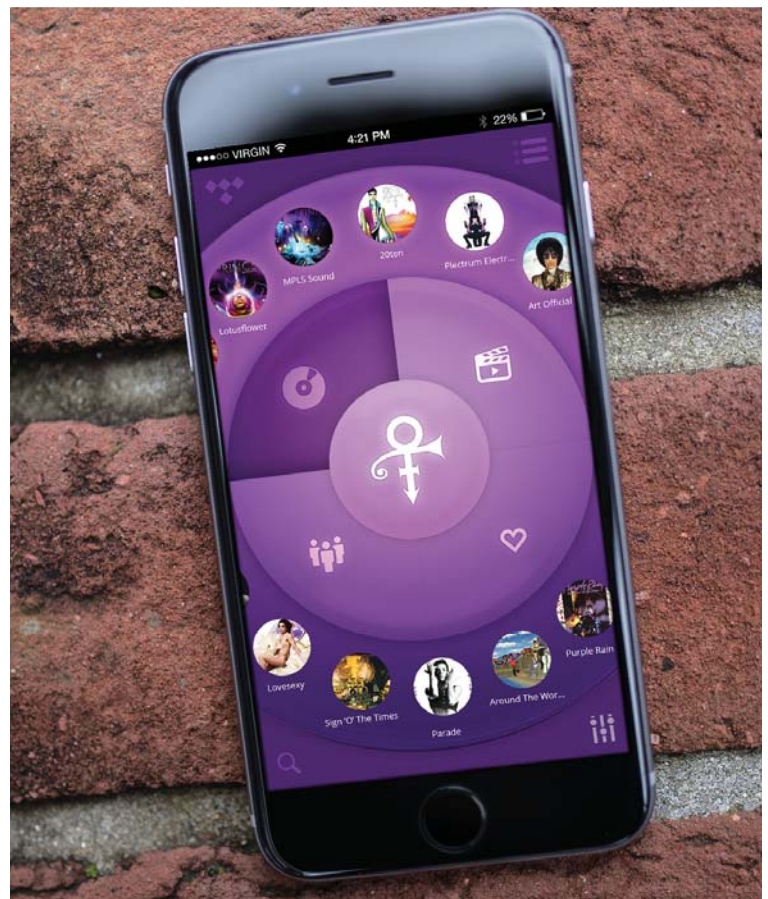

SAM JENNINGS

samjennings.com / Los Angeles

773-620-1391

sam@samjennings.com

www.samjennings.com

www.samjennings.com