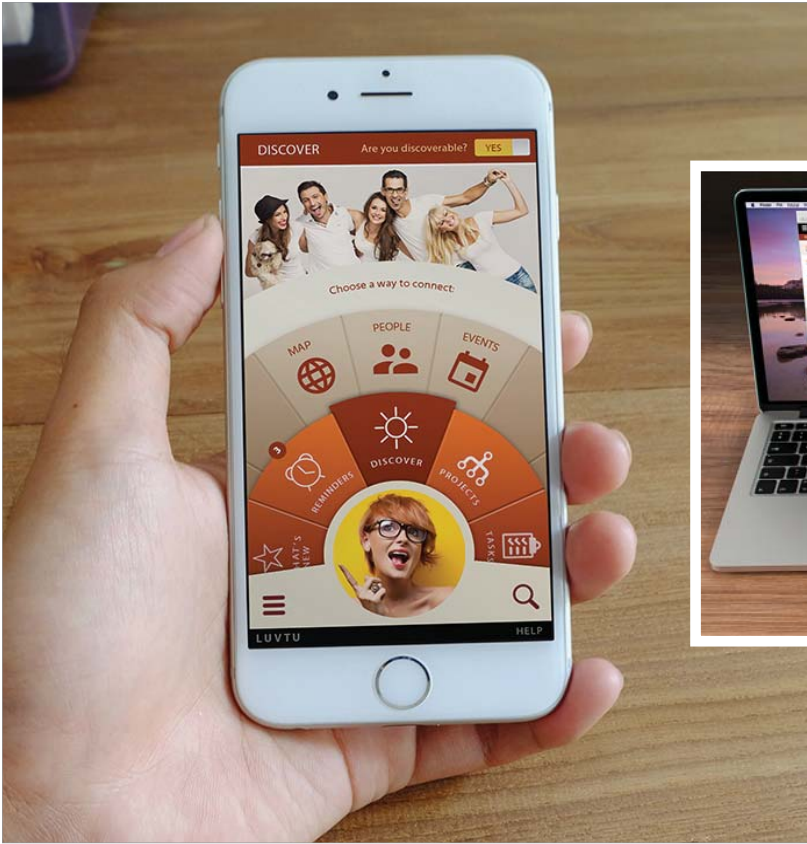

SAM JENNINGS

samjennings.com / Los Angeles

773-620-1391

sam@samjennings.com